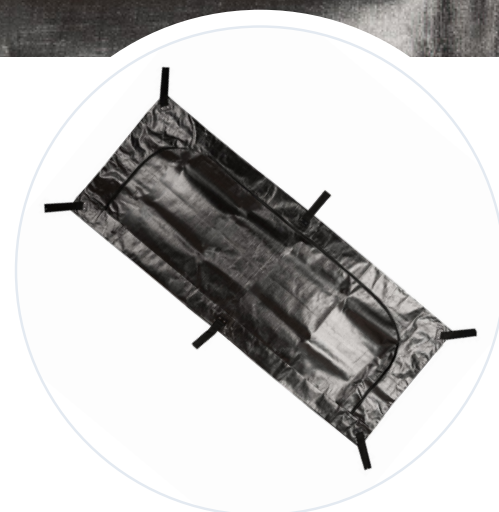

RECOVERY IN EXTREME ENVIRONMENTS... Made extremely easy.

Introducing: EnviroTough-Bag[™] Deluxe Body Bag

You told the LDI Innovation Lab about the risks associated with the removal and transport of bodies in extreme environments. We designed our EnviroTough-Bag[™] Deluxe Disaster Body Bag to be the go-to tool for getting the job done. These military-style bags simplify carrying a body and are built to withstand the risks associated with rugged terrain.

- › CDC APPROVED THICKNESS FOR EBOLA CONTAINMENT
- › PREVENTS LEAKS AND EXPOSURE TO BLOOD-BORN PATHOGENS
- › SAFE FOR CREMATION

Specifications

PART	ETH2-3894DELUXE
SIZE	38" x 94"
PACKAGING	6 bags / case

Product Details: Black • 20 mil thick • Chlorine Free • PVC-Free